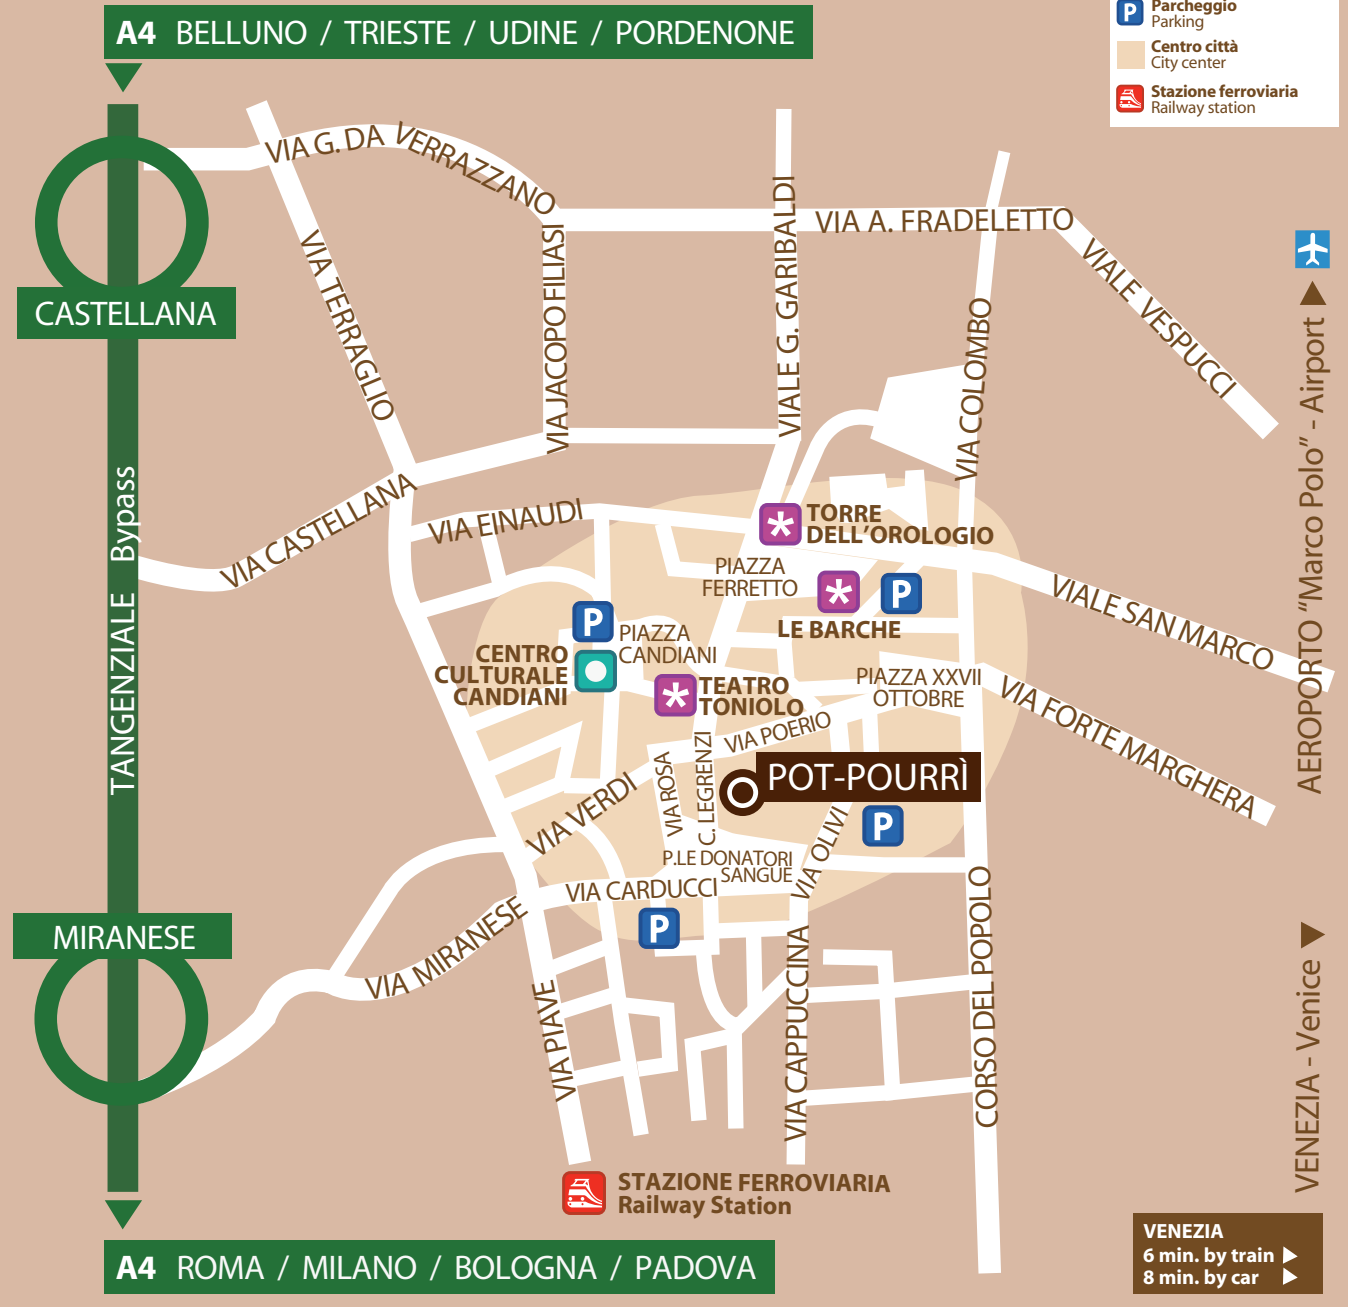

Mestre

Mestre (Venezia)
 Calle Legrenzi 9/13b
 Tel. +39.041.974214

www.potpourri.it
info@potpourri.it

VENEZIA
 6 min. by train ▶▶
 8 min. by car ▶▶